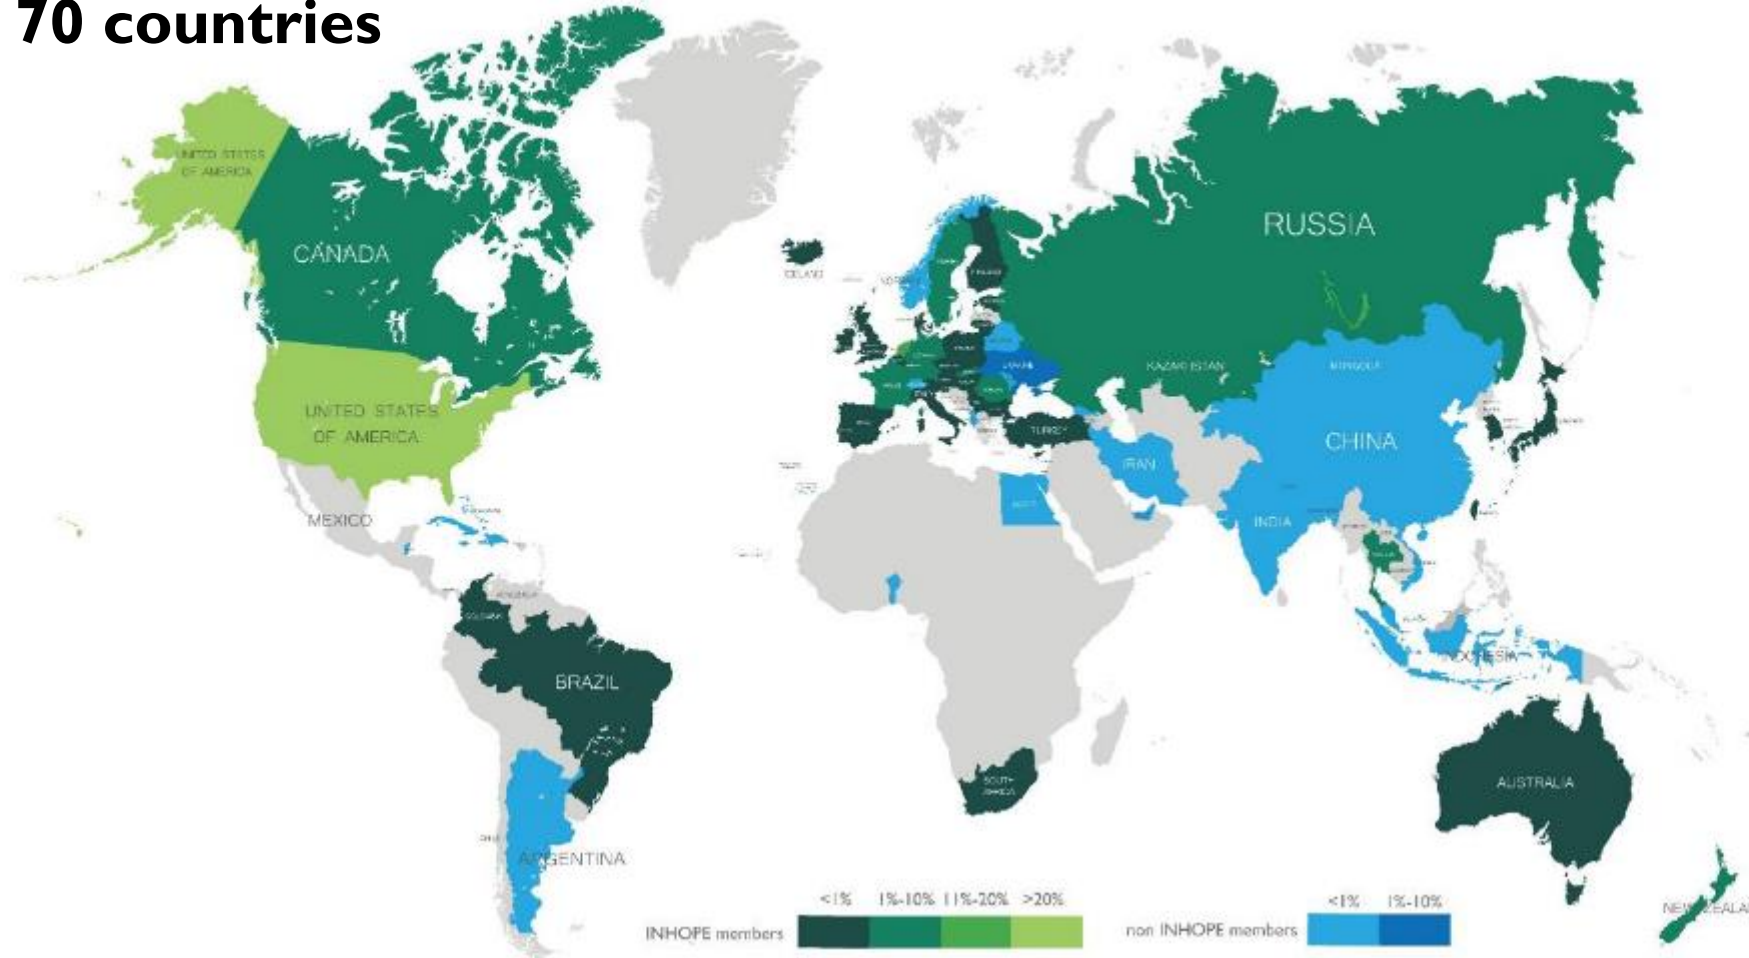

# INHOPE – 2017 in numbers

**2017** INHOPE  
NETWORK

Total number of ICCAM reports

**87,930**

Total number of images and videos identified

**259,016**

# Hosting overview

In 2017, INHOPE member Hotlines traced online child sexual abuse material to over **70 countries**

## Hosting countries

1. 🇺🇸 United States of America 43%
2. 🇳🇱 Netherlands 19%
3. 🇷🇺 Russian Federation 7%
4. 🇫🇷 France 7%
5. 🇨🇦 Canada 7%

## Hosting countries within Europe

1. 🇳🇱 Netherlands 51%
2. 🇫🇷 France 18%
3. 🇸🇪 Sweden 10%
4. 🇷🇴 Romania 6%
5. 🇧🇬 Bulgaria 5%