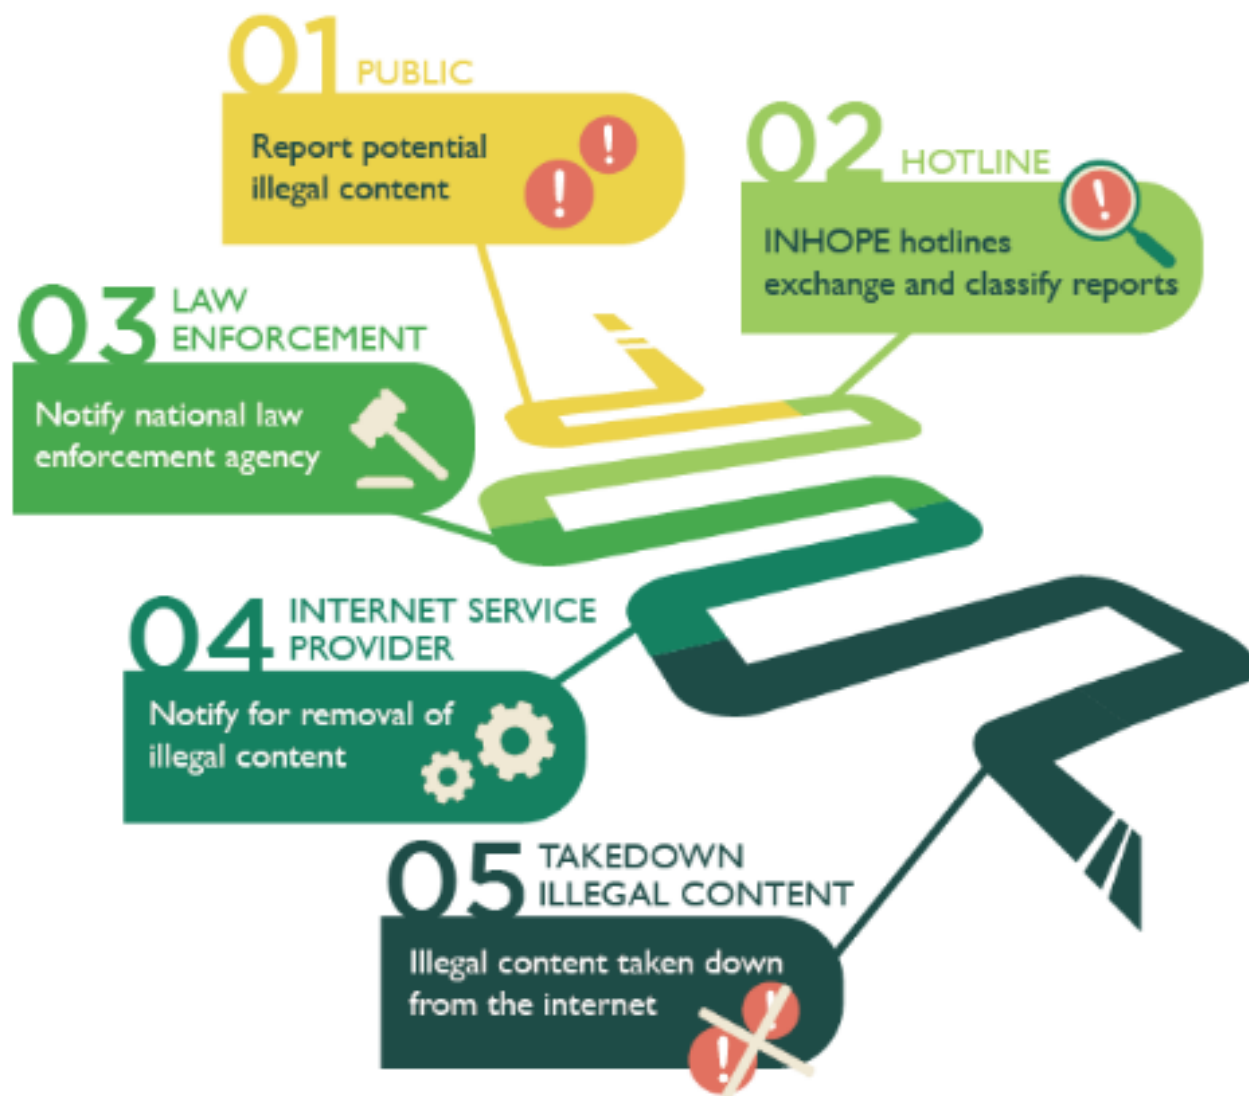

# Safer Internet Forum 2018

Deep dive session:  
**The journey of a report  
of child sexual  
abuse material (CSAM)**

# Journey of a report

# Hosting overview

In 2017, INHOPE member Hotlines traced online child sexual abuse material to over **70 countries**