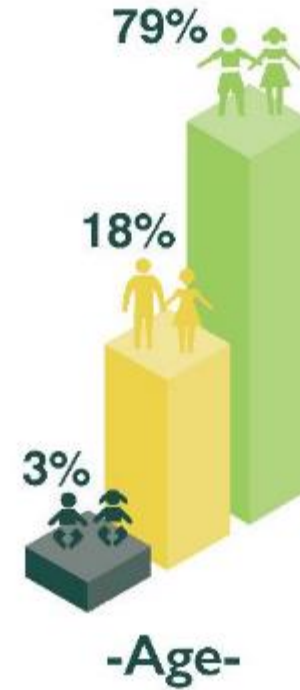

## REPORTS WORLDWIDE

**62%** was removed from the Internet in less than three days.

## REPORTS IN EUROPE

**59%** was removed from the Internet in less than three days.

# CSAM characteristics

- Boy
- Girl
- Both

- Pubescent (~14-17)
- Pre-pubescent (~3-13)
- Infant (~0-2)

A close-up photograph of several children's hands stacked together in a circle, symbolizing unity and support. The hands are of various skin tones and are wearing different colored sleeves and accessories. One child is wearing a blue and white striped sleeve, another a red sleeve, and another a teal sleeve with a colorful beaded bracelet. The background is a patterned rug.